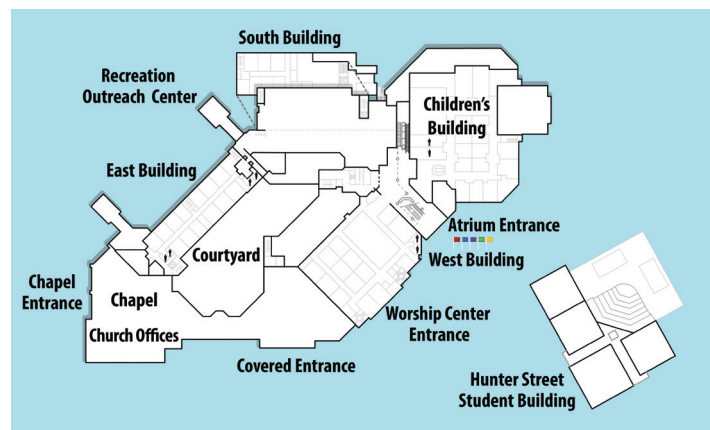

Single Adults All Hours

Class	Teacher	Room
9:30am		
30-39 Co-Ed	Gregory Anderson	E308
40-54 Co-Ed	Jimmy Moates	E305
55+ Co-Ed	George Harrick	E307
Single Again	Brock Murphy	E300
11:00am		
23-32 Co-Ed	Joey Fuesting/Katie Swann	E308

College

Class	Teacher	Room
11:00am		
18-22 Co-Ed	Ryan Gaines	Chapel

Special Connections

Class	Teacher	Room
9:30am		
Preschool	Charles and Karen Tucker	S119
Children	Teresa Von Kanel	S121
Children	Horace & Aimee Hackney	S120
Youth/Adults	Suzette Foster	W203
11:00am		
Preschool	Charles and Karen Tucker	S119
Children	Kelly Parker/Brandy Jones/Megan Baird	S120
Youth/Adults	Charlotte Brown	W203

International Bible Study

Hispanic Bible Study and Worship at Christ Our Hope in Bessemer at 10:00am

Preschool

Tadpole Park-C000s Rooms	Born September 2015 – Present
Polliwog Pond-S000s Rooms	Born September 2014 – August 2015
Toadsville – W100s Rooms	Pre-K and Kindergarten

Updated 11.27.18

Worship and Small Groups for All Ages
8:00, 9:30 and 11:00 a.m.

Hunter Street Baptist Church

2600 John Hawkins Parkway · Hoover, Alabama 35244
205.985.7295 · HunterStreet.org · twitter.com/HunterStreetNow

Our Campus

Children's Building

- **Level 0:** Tadpole Park (Birth to Two years old)
- **Level 1:** Kid Quest (Grades 1-6)

Atrium

- **Level 0:** Shuttle Terminal, Escalator
- **Level 1:** Welcome Center, The Home Front, Escalator

East Building

- **Level 1:** E100s Classrooms (Adults)
- **Level 2:** Chapel, Church Office, E200s Classrooms (Adults and College)
- **Level 3:** E300s Classrooms (Young Adults, Single Adults and Adults)

West Building

- **Level 1:** Toadsville (K4 to K5), Choir Suite
- **Level 2:** Worship Center, Welcome Center, Fireside Room, W200s Classrooms (Senior Adults and Adult Special Connections)

South Building

- **Level 0:** Polliwog Pond (Three years old)
- **Level 1:** Media Library, S100s Classrooms (Adults and Kids/Students Special Connections)
- **Level 2:** Recreation Outreach Center (ROC), The Gathering Place

Hunter Street Student Building

Students in grades 7-12